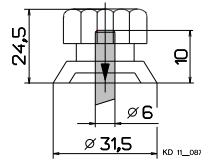

Rotary knob Ø 31,5
 thermosetting plastic
 collet attachment

Rotary knob Ø 42
 thermosetting plastic
 collet attachment

Alu rotary knob Ø 28,0
 alu-coloured anodized
 grub screw attachment

Alu rotary knob Ø 28,0
 black anodized
 grub screw attachment

Alu toggle knob Ø 24,5
 black powder coated
 grub screw attachment

Alu toggle knob Ø 24,5
 protection painted
 grub screw attachment

Scale 330° 0-100 Ø70
 base silver, text black

Scale 270° 0-100 Ø70
 base silver, text black

Scale 2x165° 100-0-100 Ø70
 base silver, text black

Scale 2x135° 100-0-100 Ø70
 base silver, text black

Scale 120° 0-100 Ø70
 base silver, text black

Scale 180° 0-100 Ø70
 base silver, text black

Scale 2x60° 100-0-100 Ø70
 base silver, text black

Scale 2x90° 100-0-100 Ø70
 base silver, text black