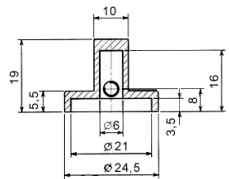

Rotary knob Ø 31,5
 thermosetting plastic
 collet attachment

Rotary knob Ø 42
 thermosetting plastic
 collet attachment

Alu rotary knob Ø 28,0
 alu-coloured anodized
 grub screw attachment

Alu rotary knob Ø 28,0
 black anodized
 grub screw attachment

Alu toggle knob Ø 24,5
 black powder coated
 grub screw attachment

Alu toggle knob Ø 24,5
 protection painted
 grub screw attachment

Scale 330° 0-100 Ø70
 base silver, text black

Scale 270° 0-100 Ø70
 base silver, text black

Scale 2x165° 100-0-100 Ø70
 base silver, text black

Scale 2x135° 100-0-100 Ø70
 base silver, text black

Scale 120° 0-100 Ø70
 base silver, text black

Scale 180° 0-100 Ø70
 base silver, text black

Scale 2x60° 100-0-100 Ø70
 base silver, text black

Scale 2x90° 100-0-100 Ø70
 base silver, text black