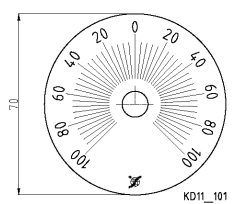

Alu toggle knob Ø 24,5
 black powder coated
 grub screw attachment

Alu toggle knob Ø 24,5
 protection painted
 grub screw attachment

Scale 330° 0-100 Ø70
 base silver, text black

Scale 270° 0-100 Ø70
 base silver, text black

Scale 2x165° 100-0-100 Ø70
 base silver, text black

Scale 2x135° 100-0-100 Ø70
 base silver, text black

Scale 120° 0-100 Ø70
 base silver, text black

Scale 180° 0-100 Ø70
 base silver, text black

Scale 2x60° 100-0-100 Ø70
 base silver, text black

Scale 2x90° 100-0-100 Ø70
 base silver, text black