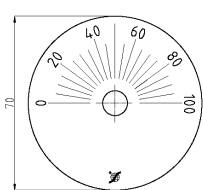

Alu toggle knob Ø 24,5
 black powder coated
 grub screw attachment

Alu toggle knob Ø 24,5
 protection painted
 grub screw attachment

Scale 330° 0-100 Ø70
 base silver, text black

Scale 270° 0-100 Ø70
 base silver, text black

Scale 2x165° 100-0-100 Ø70
 base silver, text black

Scale 2x135° 100-0-100 Ø70
 base silver, text black

Scale 120° 0-100 Ø70
 base silver, text black

Scale 180° 0-100 Ø70
 base silver, text black

Scale 2x60° 100-0-100 Ø70
 base silver, text black

Scale 2x90° 100-0-100 Ø70
 base silver, text black