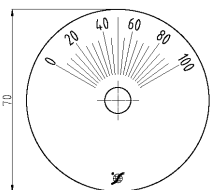

Alu toggle knob Ø 24,5
 black powder coated
 grub screw attachment

Alu toggle knob Ø 24,5
 protection painted
 grub screw attachment

Scale 330° 0-100 Ø70
 base silver, text black

Scale 270° 0-100 Ø70
 base silver, text black

Scale 2x165° 100-0-100 Ø70
 base silver, text black

Scale 2x135° 100-0-100 Ø70
 base silver, text black

Scale 120° 0-100 Ø70
 base silver, text black

Scale 180° 0-100 Ø70
 base silver, text black

Scale 2x60° 100-0-100 Ø70
 base silver, text black

Scale 2x90° 100-0-100 Ø70
 base silver, text black