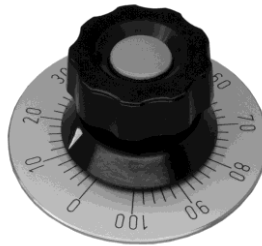

Rotary knob Ø 31,5
 thermosetting plastic
 collet attachment

Rotary knob Ø 42
 thermosetting plastic
 collet attachment

Alu rotary knob Ø 28,0
 alu-coloured anodized
 grub screw attachment

Alu rotary knob Ø 28,0
 black anodized
 grub screw attachment

Alu toggle knob Ø 24,5
 black powder coated
 grub screw attachment

Alu toggle knob Ø 24,5
 protection painted
 grub screw attachment

Scale 330° 0-100 Ø70
 base silver, text black

Scale 270° 0-100 Ø70
 base silver, text black

Scale 2x165° 100-0-100 Ø70
 base silver, text black

Scale 2x135° 100-0-100 Ø70
 base silver, text black

Scale 120° 0-100 Ø70
 base silver, text black

Scale 180° 0-100 Ø70
 base silver, text black

Scale 2x60° 100-0-100 Ø70
 base silver, text black

Scale 2x90° 100-0-100 Ø70
 base silver, text black