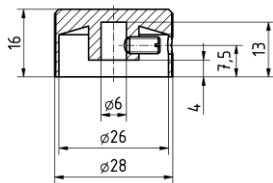

Rotary knob Ø 31,5
 thermosetting plastic
 collet attachment

Rotary knob Ø 42
 thermosetting plastic
 collet attachment

Alu rotary knob Ø 28,0
 alu-coloured anodized
 grub screw attachment

Alu rotary knob Ø 28,0
 black anodized
 grub screw attachment

Alu toggle knob Ø 24,5
 black powder coated
 grub screw attachment

Alu toggle knob Ø 24,5
 protection painted
 grub screw attachment

Scale 330° 0-100 Ø70
 base silver, text black

Scale 270° 0-100 Ø70
 base silver, text black

Scale 2x165° 100-0-100 Ø70
 base silver, text black

Scale 2x135° 100-0-100 Ø70
 base silver, text black

Scale 120° 0-100 Ø70
 base silver, text black

Scale 180° 0-100 Ø70
 base silver, text black

Scale 2x60° 100-0-100 Ø70
 base silver, text black

Scale 2x90° 100-0-100 Ø70
 base silver, text black