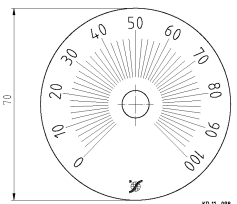

Rotary knob Ø 31,5
 thermosetting plastic
 collet attachment

Rotary knob Ø 42
 thermosetting plastic
 collet attachment

Alu rotary knob Ø 28,0
 alu-coloured anodized
 grub screw attachment

Alu rotary knob Ø 28,0
 black anodized
 grub screw attachment

Alu toggle knob Ø 24,5
 black powder coated
 grub screw attachment

Alu toggle knob Ø 24,5
 protection painted
 grub screw attachment

Scale 330° 0-100 Ø70
 base silver, text black

Scale 270° 0-100 Ø70
 base silver, text black

Scale 2x165° 100-0-100 Ø70
 base silver, text black

Scale 2x135° 100-0-100 Ø70
 base silver, text black

Scale 120° 0-100 Ø70
 base silver, text black

Scale 180° 0-100 Ø70
 base silver, text black

Scale 2x60° 100-0-100 Ø70
 base silver, text black

Scale 2x90° 100-0-100 Ø70
 base silver, text black