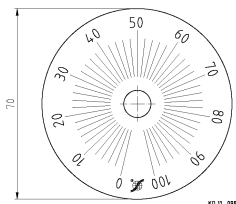

Rotary knob Ø 31,5
 thermosetting plastic
 collet attachment

Rotary knob Ø 42
 thermosetting plastic
 collet attachment

Alu rotary knob Ø 28,0
 alu-coloured anodized
 grub screw attachment

Alu rotary knob Ø 28,0
 black anodized
 grub screw attachment

Alu toggle knob Ø 24,5
 black powder coated
 grub screw attachment

Alu toggle knob Ø 24,5
 protection painted
 grub screw attachment

Scale 330° 0-100 Ø70
 base silver, text black

Scale 270° 0-100 Ø70
 base silver, text black

Scale 2x165° 100-0-100 Ø70
 base silver, text black

Scale 2x135° 100-0-100 Ø70
 base silver, text black

Scale 120° 0-100 Ø70
 base silver, text black

Scale 180° 0-100 Ø70
 base silver, text black

Scale 2x60° 100-0-100 Ø70
 base silver, text black

Scale 2x90° 100-0-100 Ø70
 base silver, text black