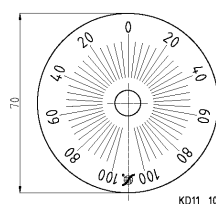

Rotary knob Ø 31,5
 thermosetting plastic
 collet attachment

Rotary knob Ø 42
 thermosetting plastic
 collet attachment

Alu rotary knob Ø 28,0
 alu-coloured anodized
 grub screw attachment

Alu rotary knob Ø 28,0
 black anodized
 grub screw attachment

Alu toggle knob Ø 24,5
 black powder coated
 grub screw attachment

Alu toggle knob Ø 24,5
 protection painted
 grub screw attachment

Scale 330° 0-100 Ø70
 base silver, text black

Scale 270° 0-100 Ø70
 base silver, text black

Scale 2x165° 100-0-100 Ø70
 base silver, text black

Scale 2x135° 100-0-100 Ø70
 base silver, text black

Scale 120° 0-100 Ø70
 base silver, text black

Scale 180° 0-100 Ø70
 base silver, text black

Scale 2x60° 100-0-100 Ø70
 base silver, text black

Scale 2x90° 100-0-100 Ø70
 base silver, text black