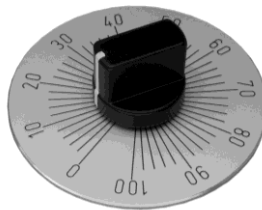

Rotary knob Ø 31,5
 thermosetting plastic
 collet attachment

Rotary knob Ø 42
 thermosetting plastic
 collet attachment

Alu rotary knob Ø 28,0
 alu-coloured anodized
 grub screw attachment

Alu rotary knob Ø 28,0
 black anodized
 grub screw attachment

Alu toggle knob Ø 24,5
 black powder coated
 grub screw attachment

Alu toggle knob Ø 24,5
 protection painted
 grub screw attachment

Scale 330° 0-100 Ø70
 base silver, text black

Scale 270° 0-100 Ø70
 base silver, text black

Scale 2x165° 100-0-100 Ø70
 base silver, text black

Scale 2x135° 100-0-100 Ø70
 base silver, text black

Scale 120° 0-100 Ø70
 base silver, text black

Scale 180° 0-100 Ø70
 base silver, text black

Scale 2x60° 100-0-100 Ø70
 base silver, text black

Scale 2x90° 100-0-100 Ø70
 base silver, text black