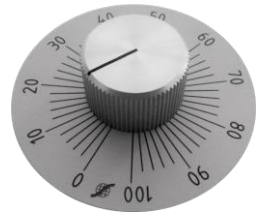

Rotary knob Ø 31,5
 thermosetting plastic
 collet attachment

Rotary knob Ø 42
 thermosetting plastic
 collet attachment

Alu rotary knob Ø 28,0
 alu-coloured anodized
 grub screw attachment

Alu rotary knob Ø 28,0
 black anodized
 grub screw attachment

Alu toggle knob Ø 24,5
 black powder coated
 grub screw attachment

Alu toggle knob Ø 24,5
 protection painted
 grub screw attachment

Scale 330° 0-100 Ø70
 base silver, text black

Scale 270° 0-100 Ø70
 base silver, text black

Scale 2x165° 100-0-100 Ø70
 base silver, text black

Scale 2x135° 100-0-100 Ø70
 base silver, text black

Scale 120° 0-100 Ø70
 base silver, text black

Scale 180° 0-100 Ø70
 base silver, text black

Scale 2x60° 100-0-100 Ø70
 base silver, text black

Scale 2x90° 100-0-100 Ø70
 base silver, text black