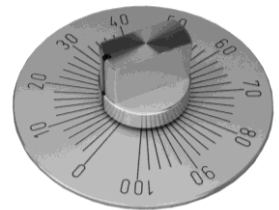

Rotary knob Ø 31,5
 thermosetting plastic
 collet attachment

Rotary knob Ø 42
 thermosetting plastic
 collet attachment

Alu rotary knob Ø 28,0
 alu-coloured anodized
 grub screw attachment

Alu rotary knob Ø 28,0
 black anodized
 grub screw attachment

Alu toggle knob Ø 24,5
 black powder coated
 grub screw attachment

Alu toggle knob Ø 24,5
 protection painted
 grub screw attachment

Scale 330° 0-100 Ø70
 base silver, text black

Scale 270° 0-100 Ø70
 base silver, text black

Scale 2x165° 100-0-100 Ø70
 base silver, text black

Scale 2x135° 100-0-100 Ø70
 base silver, text black

Scale 120° 0-100 Ø70
 base silver, text black

Scale 180° 0-100 Ø70
 base silver, text black

Scale 2x60° 100-0-100 Ø70
 base silver, text black

Scale 2x90° 100-0-100 Ø70
 base silver, text black