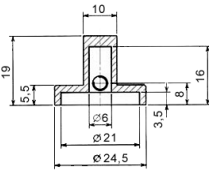

Rotary knob Ø 31,5
 thermosetting plastic
 collet attachment

Rotary knob Ø 42
 thermosetting plastic
 collet attachment

Alu rotary knob Ø 28,0
 alu-coloured anodized
 grub screw attachment

Alu rotary knob Ø 28,0
 black anodized
 grub screw attachment

Alu toggle knob Ø 24,5
 black powder coated
 grub screw attachment

Alu toggle knob Ø 24,5
 protection painted
 grub screw attachment

Scale 330° 0-100 Ø70
 base silver, text black

Scale 270° 0-100 Ø70
 base silver, text black

Scale 2x165° 100-0-100 Ø70
 base silver, text black

Scale 2x135° 100-0-100 Ø70
 base silver, text black

Scale 120° 0-100 Ø70
 base silver, text black

Scale 180° 0-100 Ø70
 base silver, text black

Scale 2x60° 100-0-100 Ø70
 base silver, text black

Scale 2x90° 100-0-100 Ø70
 base silver, text black