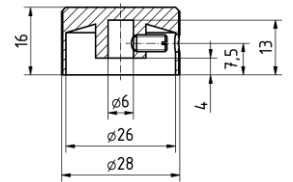

Rotary knob Ø 31,5
 thermosetting plastic
 collet attachment

Rotary knob Ø 42
 thermosetting plastic
 collet attachment

Alu rotary knob Ø 28,0
 alu-coloured anodized
 grub screw attachment

Alu rotary knob Ø 28,0
 black anodized
 grub screw attachment

Alu toggle knob Ø 24,5
 black powder coated
 grub screw attachment

Alu toggle knob Ø 24,5
 protection painted
 grub screw attachment

Scale 330° 0-100 Ø70
 base silver, text black

Scale 270° 0-100 Ø70
 base silver, text black

Scale 2x165° 100-0-100 Ø70
 base silver, text black

Scale 2x135° 100-0-100 Ø70
 base silver, text black

Scale 120° 0-100 Ø70
 base silver, text black

Scale 180° 0-100 Ø70
 base silver, text black

Scale 2x60° 100-0-100 Ø70
 base silver, text black

Scale 2x90° 100-0-100 Ø70
 base silver, text black