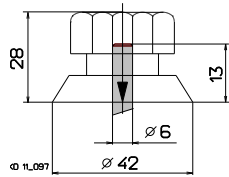

Rotary knob Ø 31,5
 thermosetting plastic
 collet attachment

Rotary knob Ø 42
 thermosetting plastic
 collet attachment

Alu rotary knob Ø 28,0
 alu-coloured anodized
 grub screw attachment

Alu rotary knob Ø 28,0
 black anodized
 grub screw attachment

Alu toggle knob Ø 24,5
 black powder coated
 grub screw attachment

Alu toggle knob Ø 24,5
 protection painted
 grub screw attachment

Scale 330° 0-100 Ø70
 base silver, text black

Scale 270° 0-100 Ø70
 base silver, text black

Scale 2x165° 100-0-100 Ø70
 base silver, text black

Scale 2x135° 100-0-100 Ø70
 base silver, text black

Scale 120° 0-100 Ø70
 base silver, text black

Scale 180° 0-100 Ø70
 base silver, text black

Scale 2x60° 100-0-100 Ø70
 base silver, text black

Scale 2x90° 100-0-100 Ø70
 base silver, text black